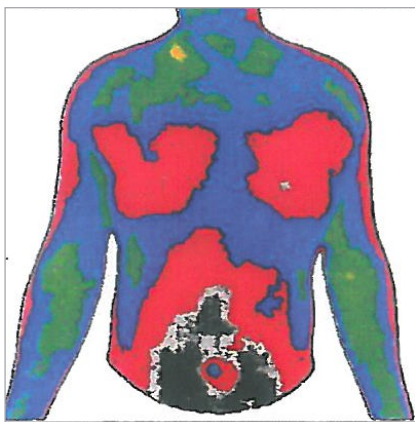

## STANDARD PES LINING

Before wearing

After 10 min.

After 15 min.