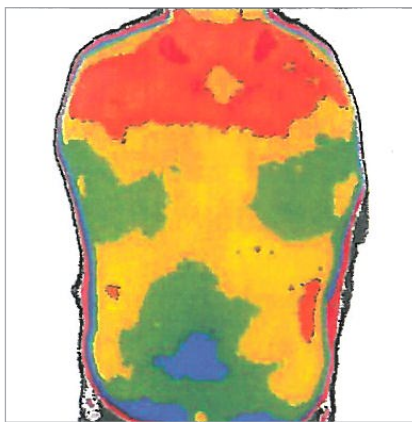

## STANDARD PES LINING

Before wearing

After 10 min.

After 15 min.