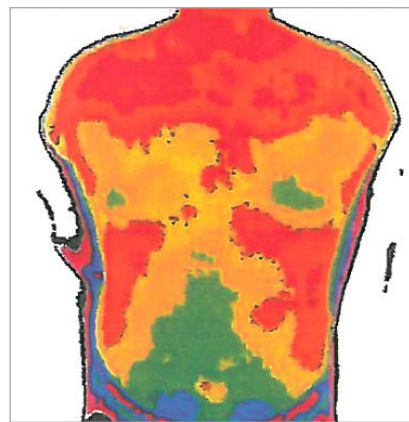

## STANDARD PES LINING

Before wearing

After 10 min.

After 15 min.